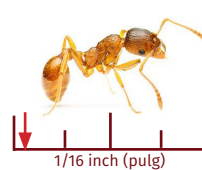

**PHARAOH
(FARAÓN)**

REDDISH-BROWN
(CAFÉ ROJIZO)