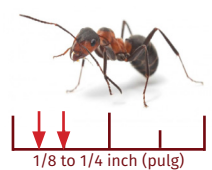

**FIELD ANT
(CAMPO)**

BROWNISH-BLACK
(NEGRO PARDUZCO)